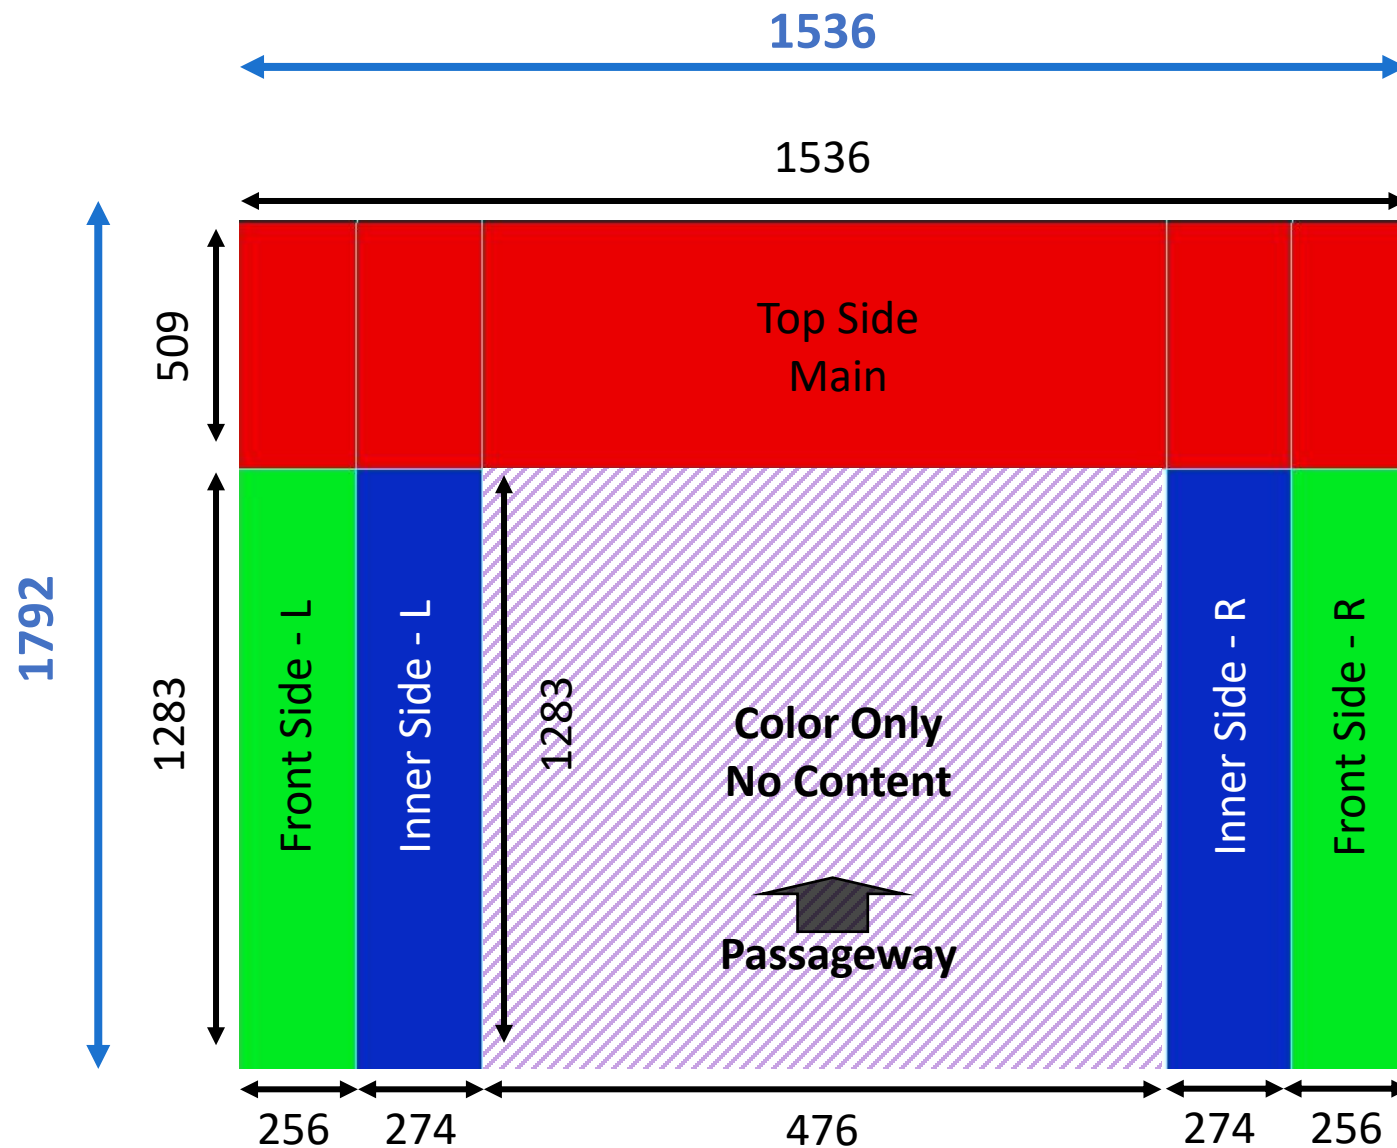

DIGITAL GATE | 2

1536 x 1792 Pixels (W x H)

CREATIVE DIMENSIONS PER ELEMENT

Top Side (Main): 1536 x 509 (W x H)

Visual Area

Front Side (L & R): 256 x 1283 (W x H)

Visual Area

Inner Side (L & R): 274 x 1283 (W x H)

Visual Area

Passageway: 476 x 1283 (W x H)

Color Only

PSD File: [Click To Download](#)

FINAL FILE DESIGN DIMENSION TO BE DELIVERED

Artwork Delivery: 1536 x 1792 (W x H)

File Format: MP4 or JPG

Ad Duration: 10 seconds

Frame Rate: 25 FPS