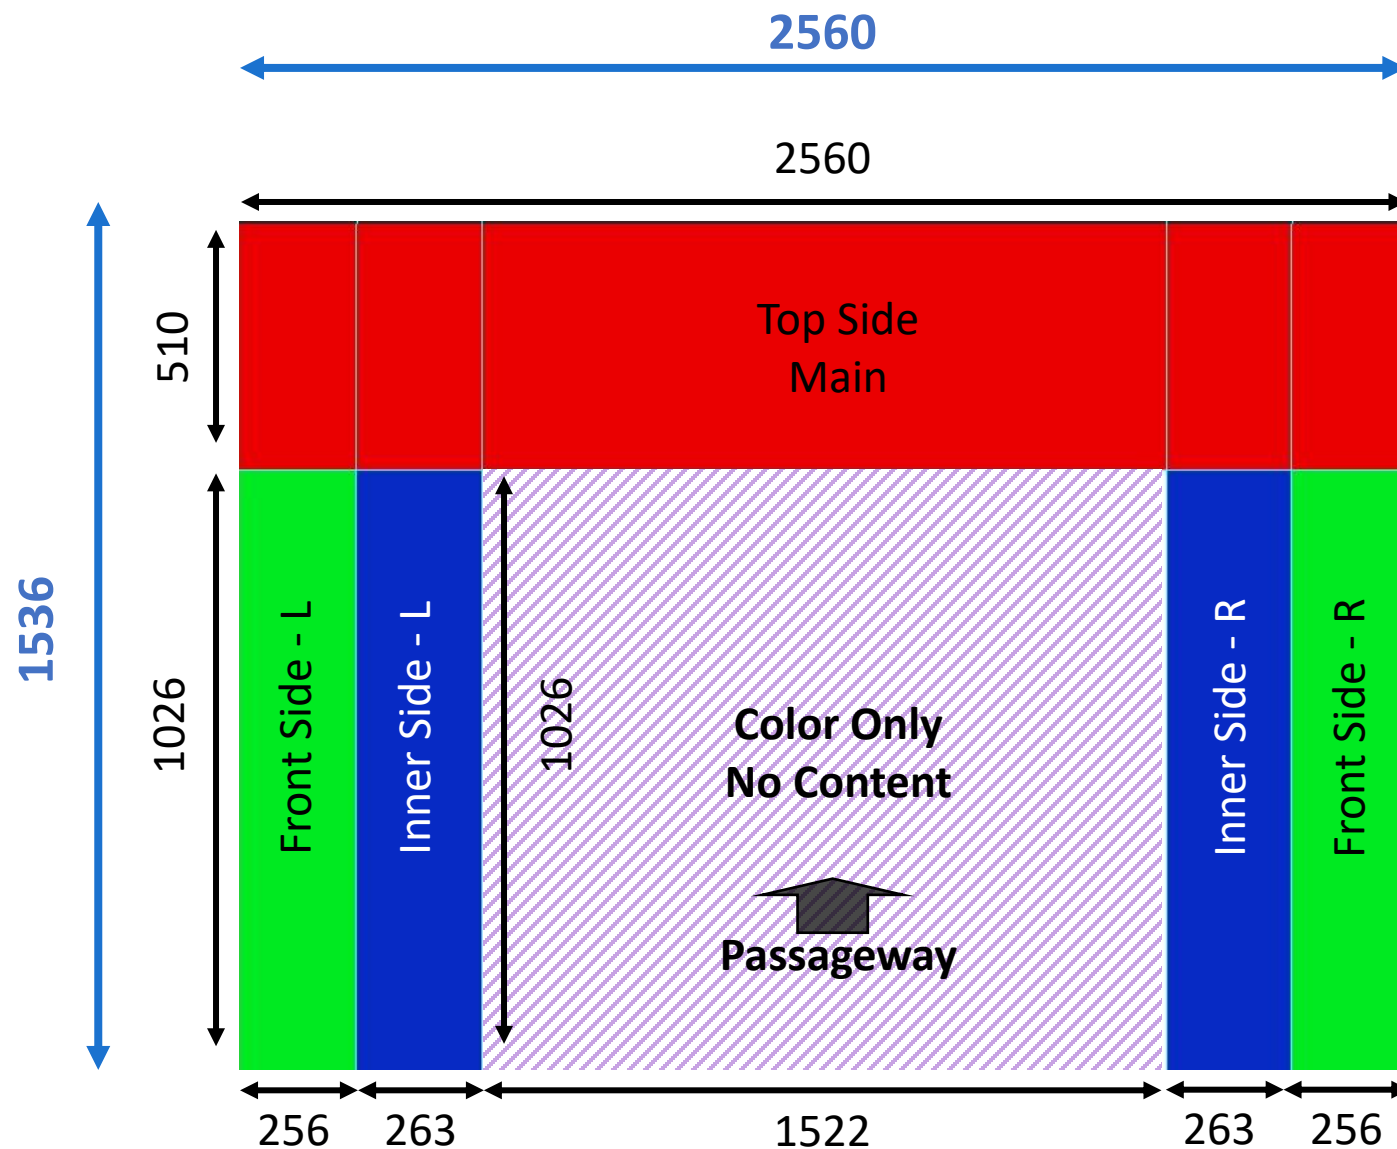

Inner Side (L & R): 263 x 1026 (W x H)

Visual Area

Passageway: 1522 x 1026 (W x H)

Color Only

PSD File: [Click To Download](#)

FINAL FILE DESIGN DIMENSION TO BE DELIVERED

Artwork Delivery: 2560 x 1536 (W x H)

File Format: MP4 or JPG

Ad Duration: 10 seconds

Frame Rate: 25 FPS

DIGITAL GATE | 4

2048 x 1792 Pixels (W x H)

CREATIVE DIMENSIONS PER ELEMENT

Top Side (Main): 2048 x 512 (W x H)

Front Side (L & R): 254 x 1280 (W x H)

Ad Duration: 10 seconds

Frame Rate: 25 FPS

DIGITAL GATE | 5

2560 x 1792 Pixels (W x H)

CREATIVE DIMENSIONS PER ELEMENT

Top Side (Main): 2560 x 512 (W x H)

Visual Area

Front Side (L & R): 257 x 1280 (W x H)

Visual Area

Inner Side (L & R): 273 x 1280 (W x H)

Visual Area

Passageway: 1500 x 1280 (W x H)

Color Only

PSD File: [Click To Download](#)

FINAL FILE DESIGN DIMENSION TO BE DELIVERED

Artwork Delivery: 2560 x 1792 (W x H)