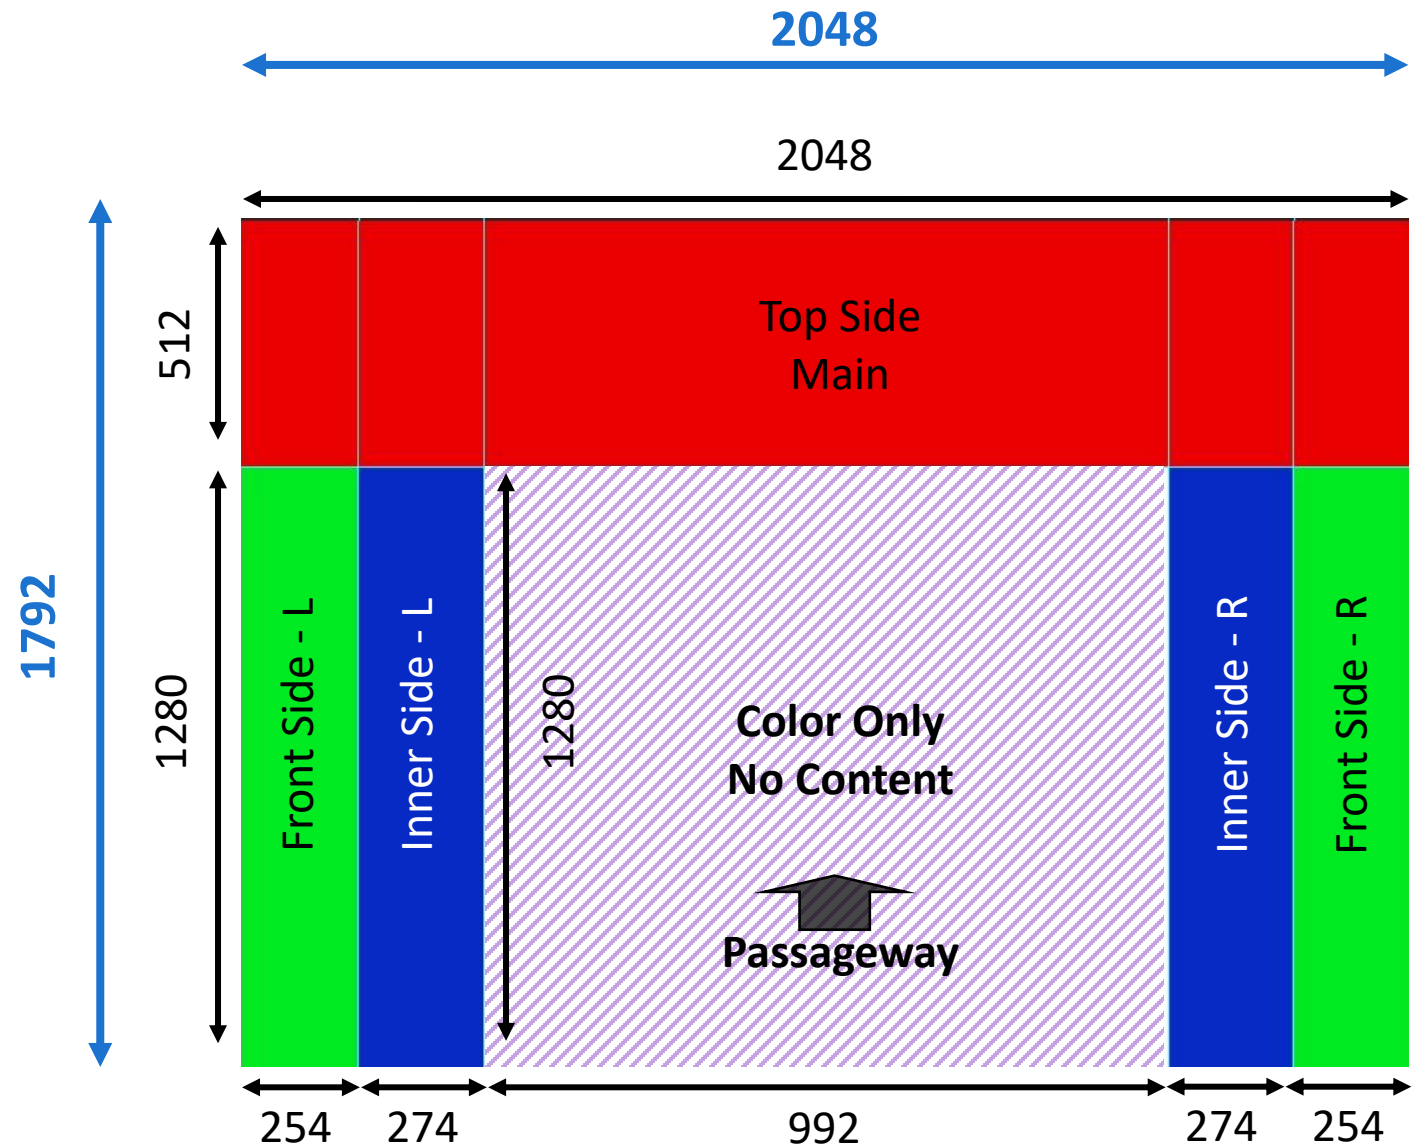

File Format: MP4 or JPG

Ad Duration: 10 seconds

Frame Rate: 25 FPS

DIGITAL GATE | 4

2048 x 1792 Pixels (W x H)

CREATIVE DIMENSIONS PER ELEMENT

Top Side (Main): 2048 x 512 (W x H)

Front Side (L & R): 254 x 1280 (W x H)

Inner Side (L & R): 274 x 1280 (W x H)

Passageway: 992 x 1280 (W x H)

PSD File: [Click To Download](#)

FINAL FILE DESIGN DIMENSION TO BE DELIVERED

Artwork Delivery: 2048 x 1792 (W x H)

File Format: MP4 or JPG

Ad Duration: 10 seconds

Frame Rate: 25 FPS

DIGITAL GATE | 5

2560 x 1792 Pixels (W x H)

CREATIVE DIMENSIONS PER ELEMENT

Top Side (Main): 2560 x 512 (W x H)

Visual Area

Front Side (L & R): 257 x 1280 (W x H)

Visual Area

Inner Side (L & R): 273 x 1280 (W x H)

Visual Area

Passageway: 1500 x 1280 (W x H)

Color Only

PSD File: [Click To Download](#)

FINAL FILE DESIGN DIMENSION TO BE DELIVERED

Artwork Delivery: 2560 x 1792 (W x H)