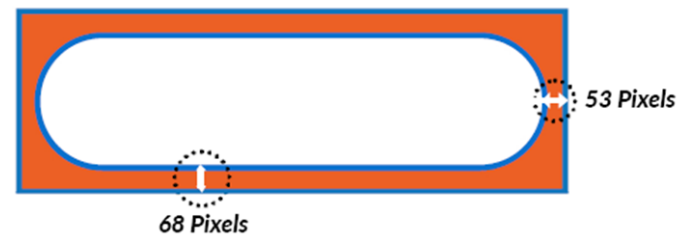

Display Area

Digital Bridges

KF4 | RIYADH

ARTWORK SPECIFICATIONS

- Size #: 9
- Panel Size: 3000 x 480 pixels (W x H)
- Display Area: 2828 x 410 pixels (W x H)
- PSD File: [Click to download PSD File](#)

Bleed Area

Display Area

Digital Bridges

KF5-S | RIYADH

ARTWORK SPECIFICATIONS

- Size #: 10
- Panel Size: 1440 x 480 pixels (W x H)
- Display Area: 1334 x 344 pixels (W x H)
- PSD File: [Click to download PSD File](#)

Bleed Area

Display Area

Digital Bridges

KF7-S | RIYADH

ARTWORK SPECIFICATIONS

- Size #: 11
- Panel Size: 1536 x 480 pixels (W x H)
- Display Area: 1396 x 370 pixels (W x H)
- PSD File: [Click to download PSD File](#)

Bleed Area

Display Area