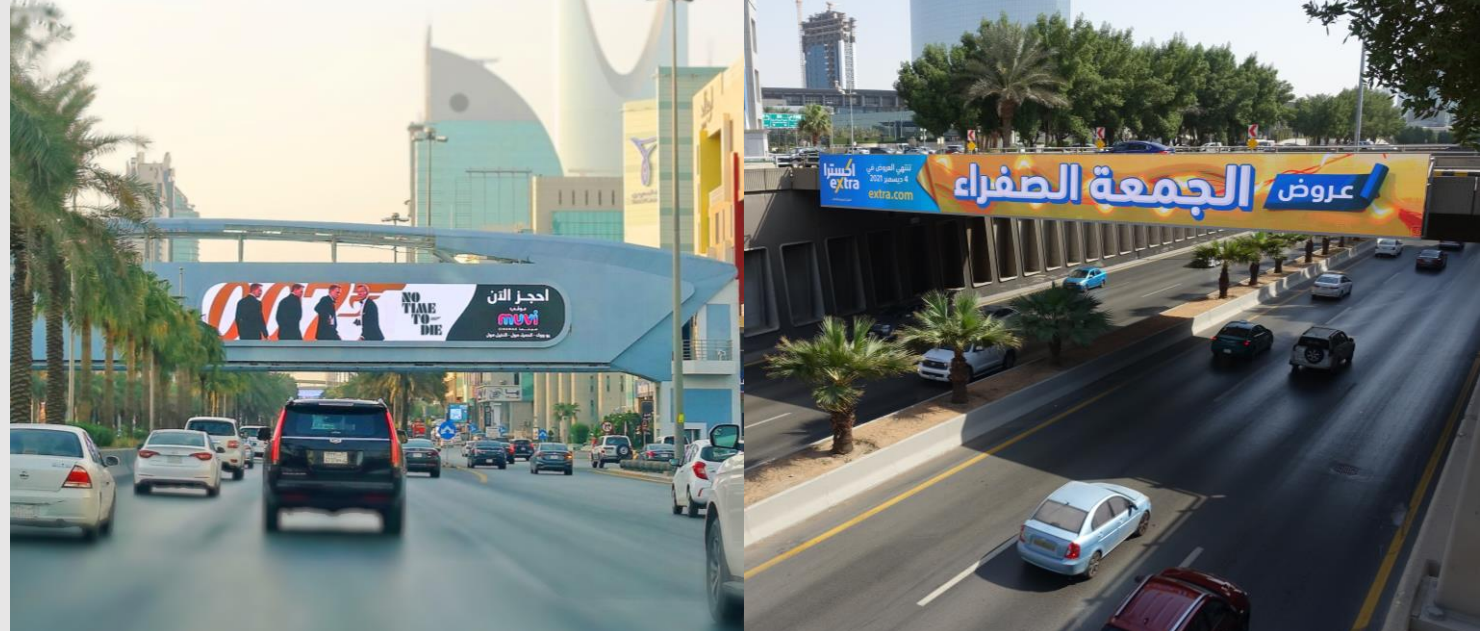

Digital Bridges

RIYADH

ARTWORK SPECIFICATIONS

File Format:	PDF / JPEG
Resolution:	800 DPI
Submission:	Maximum 2 working days prior campaign launch

Media Type:	Digital
Orientation:	Landscape
Creative Note:	Artwork is subject to review and approval
Deliverables:	All 11 sizes are required
File Size:	File size per panel should not exceed 20 MB