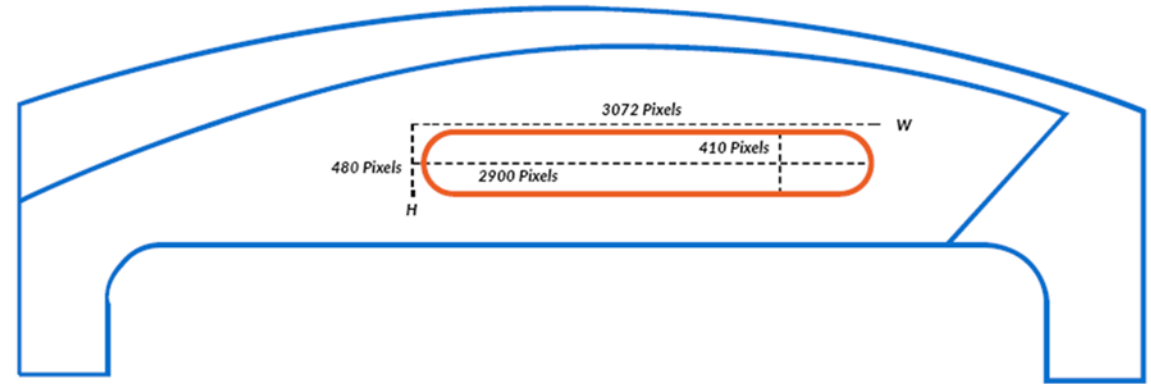

Digital Bridges

KF5-N / KF7-N | RIYADH

ARTWORK SPECIFICATIONS

- Size #: 8
- Panel Size: 3072 x 480 pixels (W x H)
- Display Area: 2900 x 410 pixels (W x H)
- PSD File: [Click to download PSD File](#)