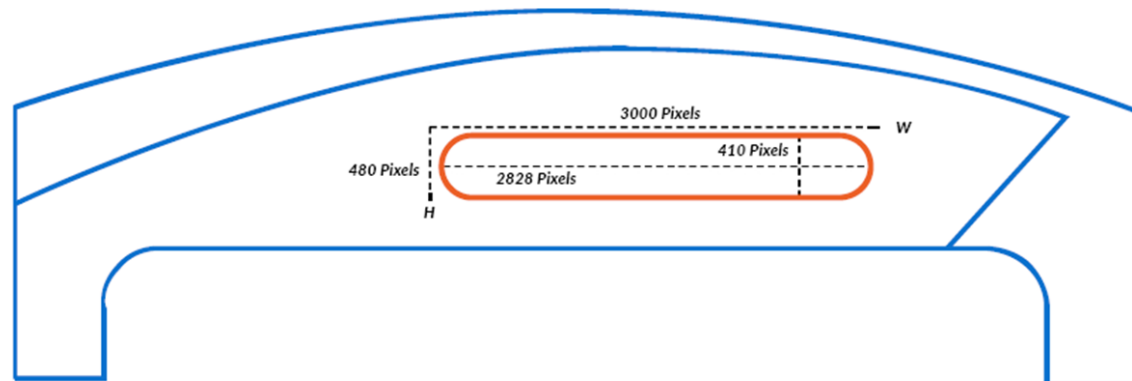

Display Area

Digital Bridges

KF4 | RIYADH

ARTWORK SPECIFICATIONS

- Size #: 9
- Panel Size: 3000 x 480 pixels (W x H)
- Display Area: 2828 x 410 pixels (W x H)
- PSD File: [Click to download PSD File](#)

Bleed Area

Display Area

Digital Bridges

KF5-S | RIYADH

ARTWORK SPECIFICATIONS

- Size #: 10
- Panel Size: 1440 x 480 pixels (W x H)
- Display Area: 1334 x 344 pixels (W x H)
- PSD File: [Click to download PSD File](#)

Bleed Area

Display Area

Digital Bridges

KF7-S | RIYADH

ARTWORK SPECIFICATIONS

- Size #: 11
- Panel Size: 1536 x 480 pixels (W x H)
- Display Area: 1396 x 370 pixels (W x H)
- PSD File: [Click to download PSD File](#)

Bleed Area

Display Area