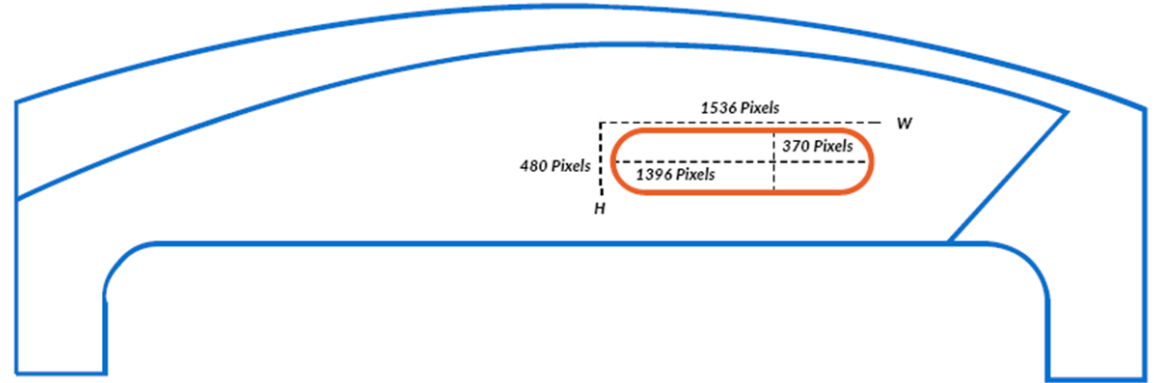

Display Area

Digital Bridges

KF5-S | RIYADH

ARTWORK SPECIFICATIONS

- Size #: 10
- Panel Size: 1440 x 480 pixels (W x H)
- Display Area: 1334 x 344 pixels (W x H)
- PSD File: [Click to download PSD File](#)

Bleed Area

Display Area

Digital Bridges

KF7-S | RIYADH

ARTWORK SPECIFICATIONS

- Size #: 11
- Panel Size: 1536 x 480 pixels (W x H)
- Display Area: 1396 x 370 pixels (W x H)
- PSD File: [Click to download PSD File](#)

Bleed Area

Display Area