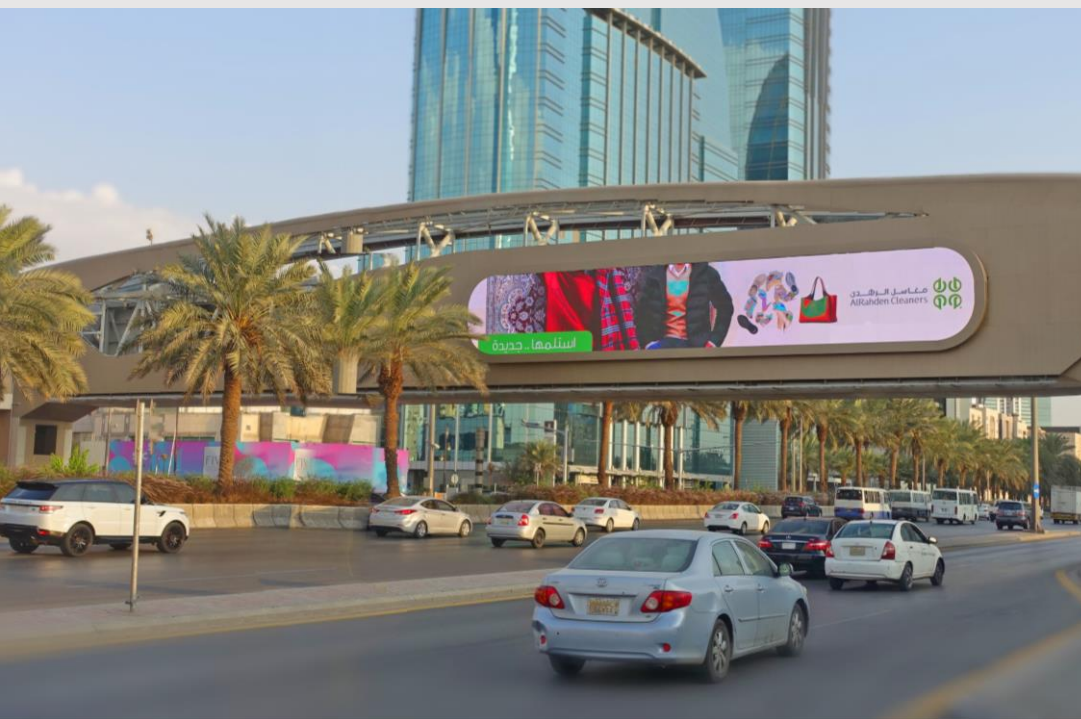

Display Area

Digital Bridges

KF4 | RIYADH

ARTWORK SPECIFICATIONS

- Size #: 9
- Panel Size: 3000 x 480 pixels (W x H)
- Display Area: 2828 x 410 pixels (W x H)
- PSD File: [Click to download PSD File](#)

Bleed Area