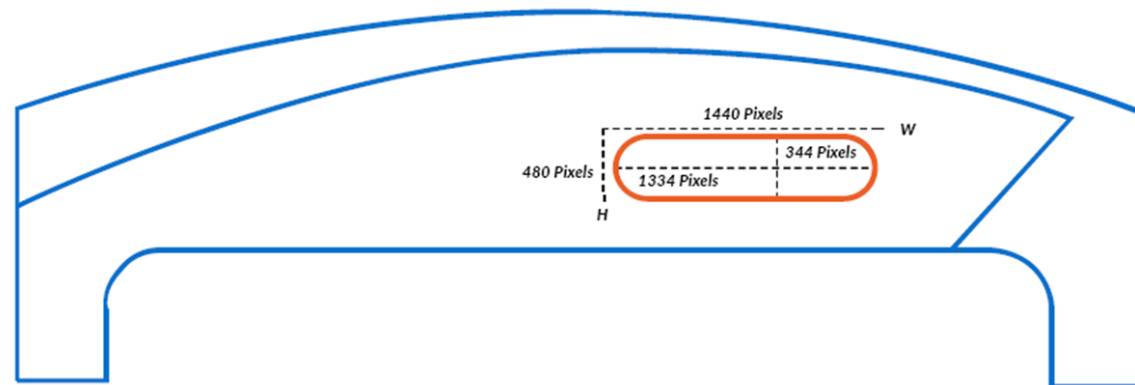

Display Area

Digital Bridges

KF4 | RIYADH

ARTWORK SPECIFICATIONS

- Size #: 9
- Panel Size: 3000 x 480 pixels (W x H)
- Display Area: 2828 x 410 pixels (W x H)
- PSD File: [Click to download PSD File](#)

Bleed Area

Display Area

Digital Bridges

KF5-S | RIYADH

ARTWORK SPECIFICATIONS

- Size #: 10
- Panel Size: 1440 x 480 pixels (W x H)
- Display Area: 1334 x 344 pixels (W x H)
- PSD File: [Click to download PSD File](#)

Bleed Area

Display Area

Digital Bridges

KF7-S | RIYADH

ARTWORK SPECIFICATIONS

- Size #: 11
- Panel Size: 1536 x 480 pixels (W x H)
- Display Area: 1396 x 370 pixels (W x H)
- PSD File: [Click to download PSD File](#)

Bleed Area

Display Area